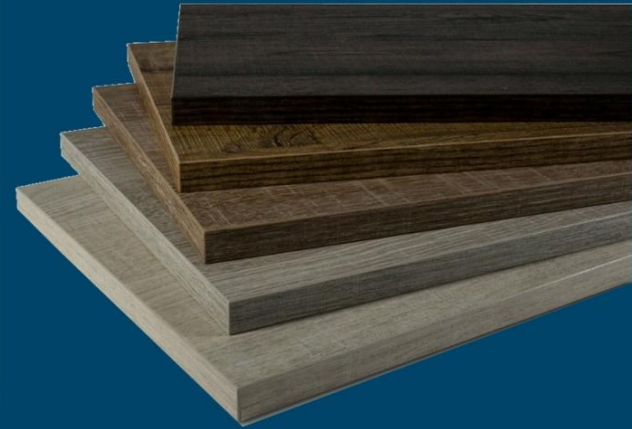

DESIGN LINE

BY WESTON PREMIUM WOODS

CLEAF

FINSA

PREM
LINE