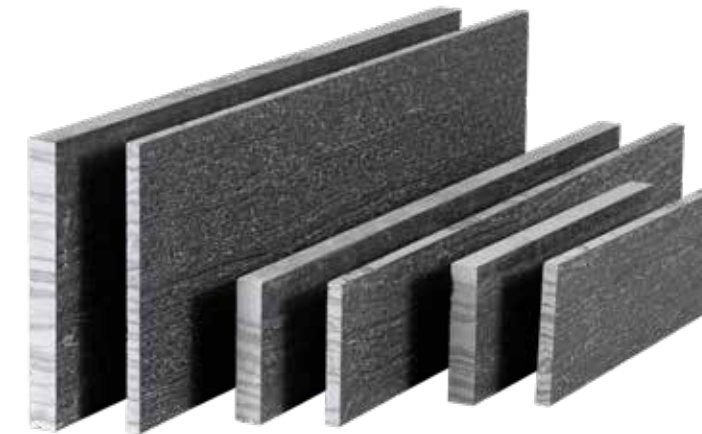

 **TERRACRAFT**[®]
NATURAL STONE VENEERS

Cover Image: Linear Collection, Almond Trail

LINEAR COLLECTION

Unique to TerraCraft®, the Linear Collection has varying depths and elegant accents combining to create a distinct shadowing effect. With near limitless aesthetic possibilities, every project will have one of a kind flare, bringing a modern contemporary feel to any setting.

SIZE	HEIGHT	LENGTH	THICKNESS
1*	4"	12"	1/2"
2	4"	12"	1"
3	4"	24"	1/2"
4	4"	24"	1"
5	8"	24"	1/2"
6	8"	24"	1"

*2 pieces per carton

SIGNATURE COLLECTION

TerraCraft® Signature Collection provides the largest sized natural stone panels on the market. Our exclusive collection melds the traditional rugged look of stone with unique colourways, creating a high impact, large format stone panel that is perfectly suited in both rugged or classic design applications.

	HEIGHT	LENGTH	THICKNESS
FLAT	9"	24"	1"
CORNER	9"	12"	1"

CORNER STYLE
• EDGED

DESIGNER COLLECTION

The Designer Collection delivers a new twist on the traditional stone panel colour palette. This collection provides trendsetting tones, allowing you to elevate your design possibilities and take any project to unknown heights.

	HEIGHT	LENGTH	THICKNESS
FLAT	6"	24"	1"
CORNER	6"	12"	1"

CORNER STYLE
• EDGED

CLASSIC COLLECTION

The Classic Collection stands the test of time. With a wide range of application uses, let these colours serve as the foundation for your next design project. The Classic Collection from TerraCraft® Natural Stone Veneer is the perfect DIY friendly panelized stone veneer for any traditional or modern design. It is perfectly suited for a stone accent feature wall, stone fireplace, or even a kitchen backsplash.