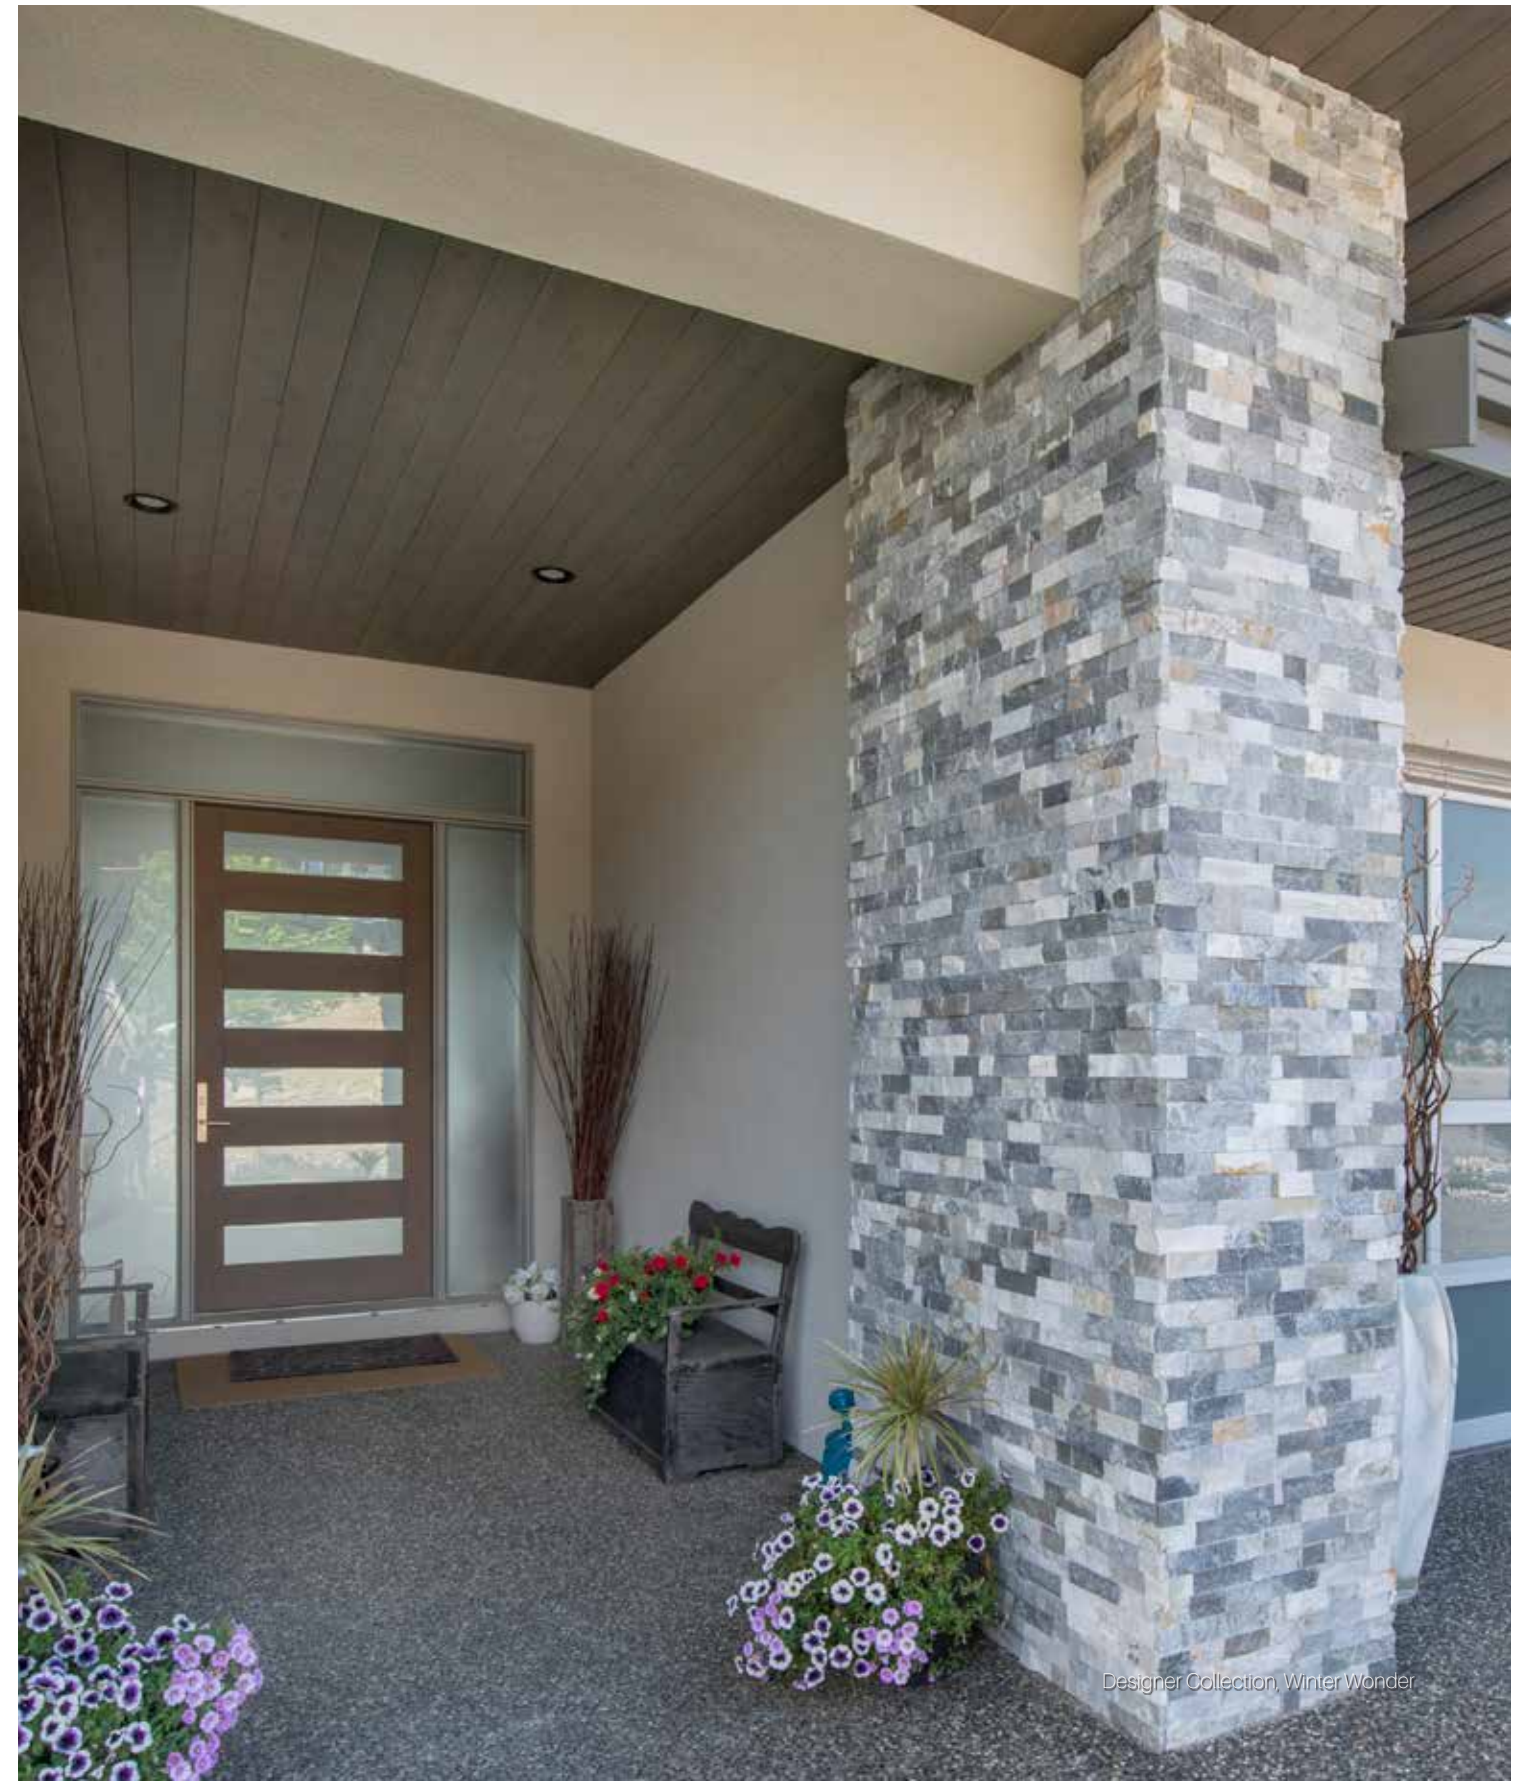

Designer Collection, Winter Wonder