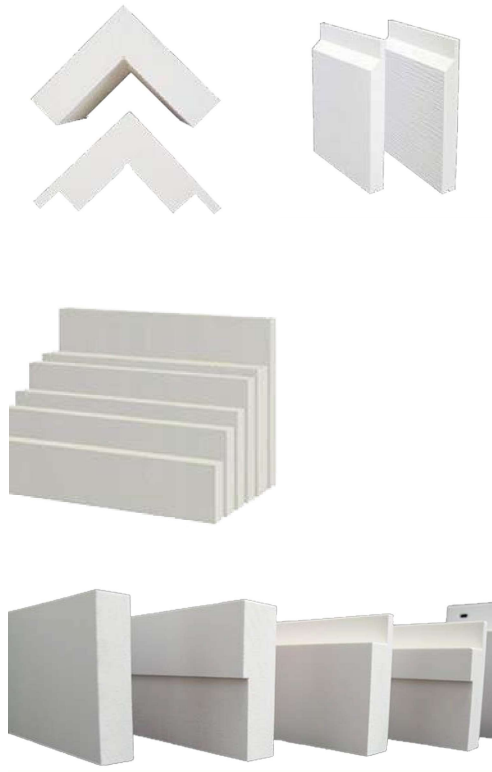

Our shutters are manufactured in their natural finishes or you can paint them to any colour using acrylic latex.

EXTERIOR SHUTTERS

- Shutters will be made to exact measurements
- Shutters are sold in pairs
- Standard shutter heights start at 36" and go up in 1 ft intervals up to 10'
- Available in Exterior MDF & PVC
- Custom sizes & styles available upon request

SHUTTER WIDTH	RAISED PANEL	RECESSED PANEL	BOARD & BATTEN	"Z" BATTEN	CONTEMPORARY
12"	0	0	0	0	0
16"	0	0	0	0	0
20"	0	0	0	0	0
24"	0	0	0	0	0

RAISED
PANEL

RECESSED
PANEL

"Z" BATTEN

BOARD &
BATTEN

CONTEMPORARY

CUSTOM TRIM

- Available in various thicknesses from ½" to 1 ¼"
- Available in PVC and Exterior MDF

BRACKETS

Vici Manufacturing PVC Brackets can aide you when working on new construction, renovation, or when recreating an historic restoration, or just adding a decorative touch. We can assist you in finding the perfect product to complete the look you have in mind. If we can't source what you require, we can fabricate it for you, working from a photo, a drawing, and through consultation. If we can draw it, we can make it!