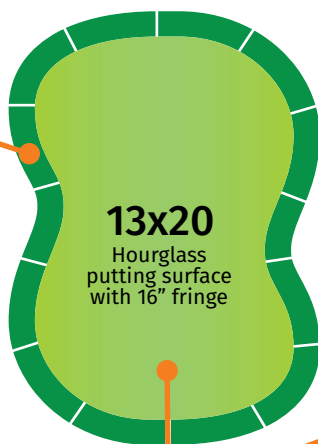

PUTTING GREEN KITS

The Ultimate Weekend Project

Transform your yard into your own golf paradise in just a few easy steps with a professionally cut, pre-made golf green. A backyard putting green that can be installed over the course of a weekend, followed up by many weekends of fun and enjoyment. The **13x10** kit comes with 3 flag sets (cup, pin, flag), the **13x20** comes with 4 flag sets and the **15x24** comes with 5 flag sets. *Infill is sold separately. *Putting Green shapes available without fringe to incorporate into your custom landscape design.

Putting Green Kits Include:

- Pre-cut Putting Green Shape • Grass Fringe
- Cups • Pins • Flags • Spikes • Simple Seam

SIERRA PACIFIC LITE

All kit options come with SP lite as the fringe grass

COUNTRY CLUB

EAGLE PUTT

How-to videos available at bellaturf.ca