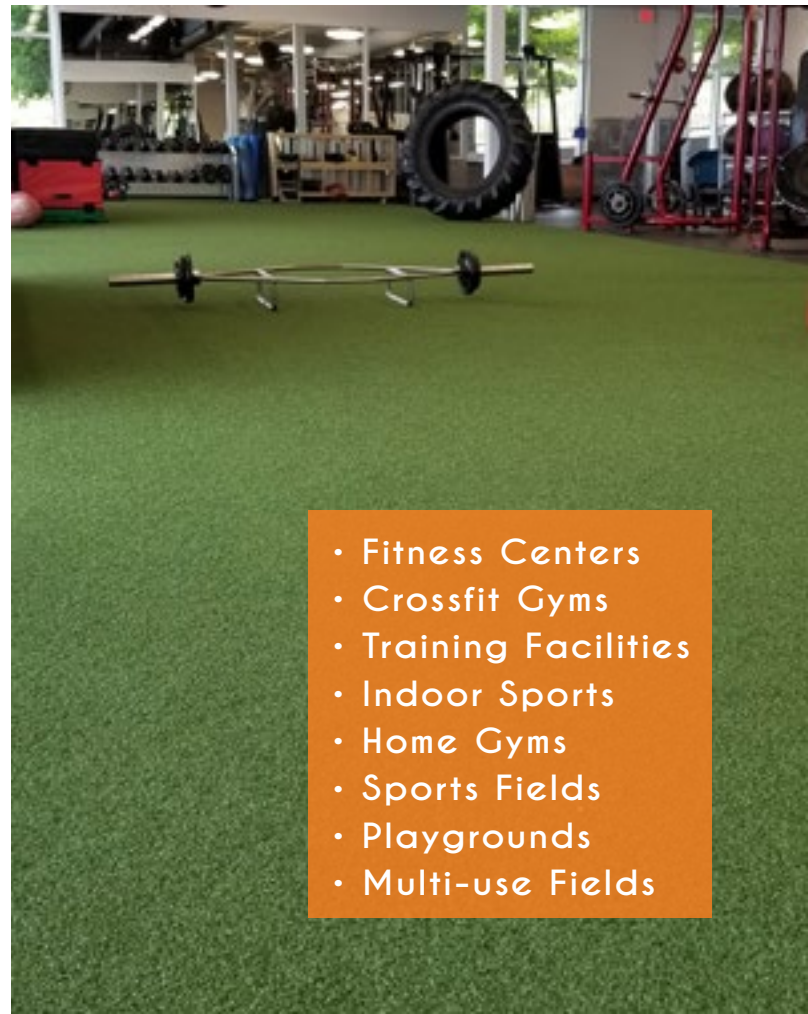

SPORTS SYSTEMS

With the addition of Bella Turf's **Chelsea Grass**, **Indoor Gym Turf**, and **Elite Play** surface, the options for functional play surfaces are accommodating to a wide range of sports and activities. For both indoor or outdoor, infilled and non-infilled surfaces, we've got a system to meet your needs. For the safety of those using the play surface, our **Turf Cloud** shock pad system is available in up to 100mm to provide a **CSA approved** fall height rating that is in excess of 12 feet.

INDOOR GYM TURF

Recommended Products

- ELITE PLAY
- INDOOR GYM TURF
- TURF CLOUD
- CHELSEA
- COUNTRY CLUB
- EAGLE PUTT

- Fitness Centers
- Crossfit Gyms
- Training Facilities
- Indoor Sports
- Home Gyms
- Sports Fields
- Playgrounds
- Multi-use Fields