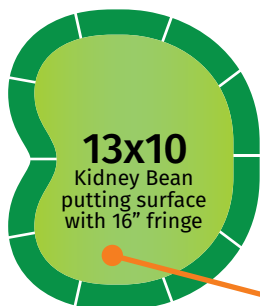

SIERRA PACIFIC LITE

All kit options come with SP lite as the fringe grass

COUNTRY CLUB

EAGLE PUTT