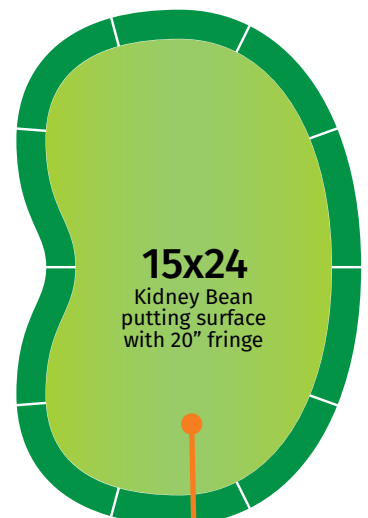

PUTTING GREEN KITS

The Ultimate Weekend Project

Transform your yard into your own golf paradise in just a few easy steps with a professionally cut, pre-made golf green. A backyard putting green that can be installed over the course of a weekend, followed up by many weekends of fun and enjoyment. The **13x10** kit comes with 3 flag sets (cup, pin, flag), the **13x20** comes with 4 flag sets and the **15x24** comes with 5 flag sets. *Infill is sold separately. *Putting Green shapes available without fringe to incorporate into your custom landscape design.

Putting Green Kits Include:

- Pre-cut Putting Green Shape • Grass Fringe
- Cups • Pins • Flags • Spikes • Simple Seam

SIERRA PACIFIC LITE

All kit options come with SP lite as the fringe grass

COUNTRY CLUB

EAGLE PUTT

How-to videos available at bellaturf.ca