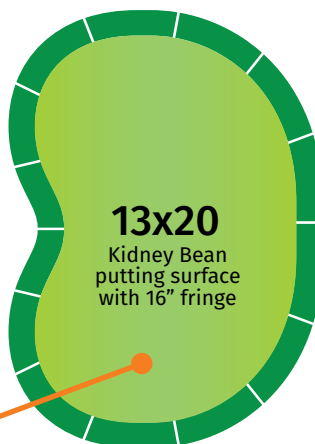

PUTTING GREEN KITS

The Ultimate Weekend Project

Transform your yard into your own golf paradise in just a few easy steps with a professionally cut, pre-made golf green. A backyard putting green that can be installed over the course of a weekend, followed up by many weekends of fun and enjoyment. The **13x10** kit comes with 3 flag sets (cup, pin, flag), the **13x20** comes with 4 flag sets and the **15x24** comes with 5 flag sets. *Infill is sold separately. *Putting Green shapes available without fringe to incorporate into your custom landscape design.

Putting Green Kits Include:

- Pre-cut Putting Green Shape • Grass Fringe
- Cups • Pins • Flags • Spikes • Simple Seam

SIERRA PACIFIC LITE

All kit options come with SP lite as the fringe grass

COUNTRY CLUB

EAGLE PUTT

How-to videos available at bellaturf.ca